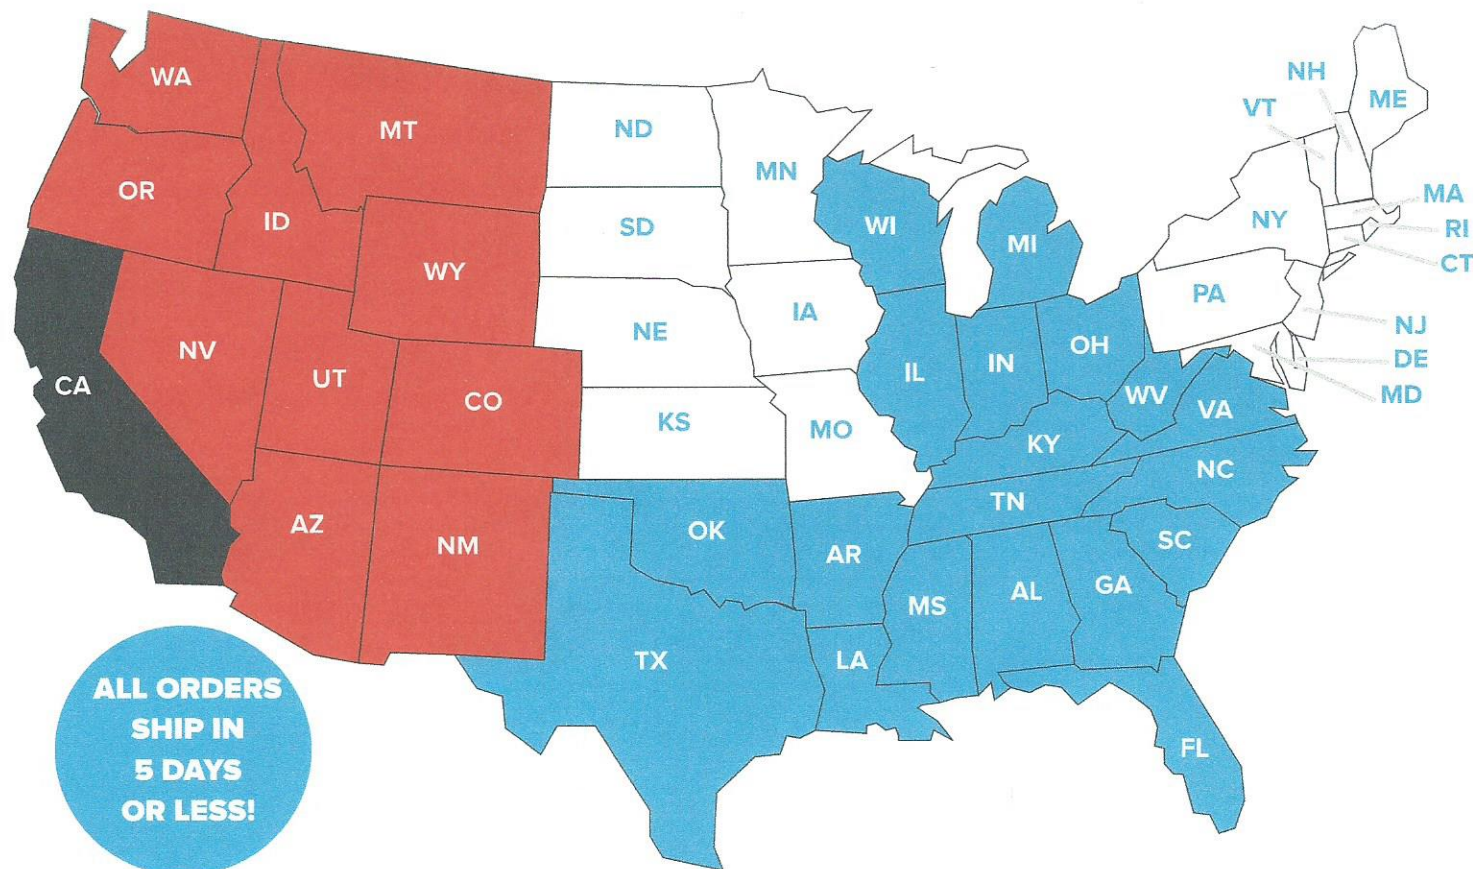

2018 DEALER DROP-SHIP PROGRAM

UNITED STATES

**ALL ORDERS
SHIP IN
5 DAYS
OR LESS!**

UPS PROGRAM	MOTOR FREIGHT PROGRAM
To Commercial Dealer Addresses ONLY	To Commercial Dealer Addresses ONLY
ALL BOAT COVERS	FULLY-ASSEMBLED
FLAT RATE GROUND SHIPMENT	BIMINI TOPS
\$12.00 EACH	GET UP TO 5 UNITS
	SHIPPED FOR ONE LOW PRICE
ALL KNOCK-DOWN BIMINI TOPS	● RED STATES \$140.00
FLAT RATE GROUND SHIPMENT	○ WHITE STATES \$125.00
\$22.00 EACH	● BLUE STATES \$100.00
	● GRAY STATES \$150.00

Carver Boat Covers & Bimini Tops are Proudly Made in the USA

Subject to change without notice.

NEW FREIGHT RATES EFFECTIVE 3-15-18