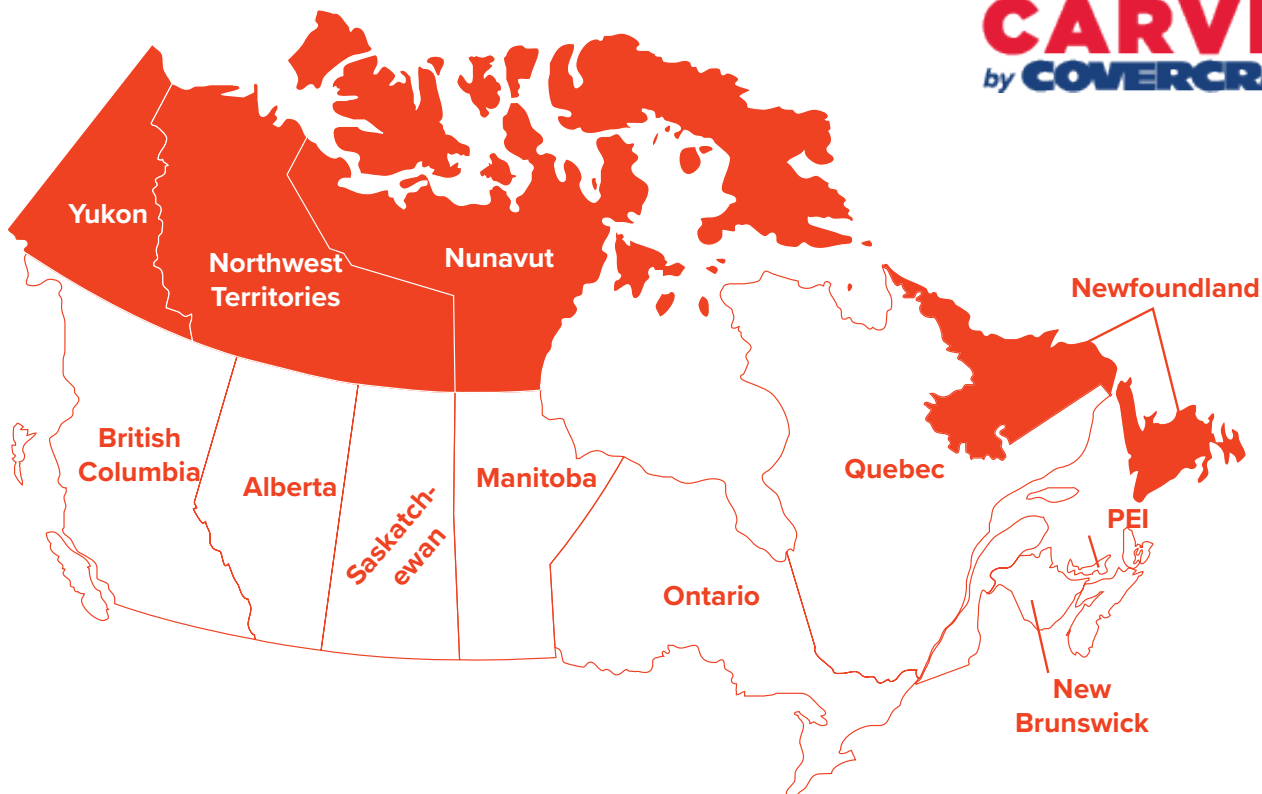

2019 DEALER DROP-SHIP PROGRAM CANADA

RED PROVINCES - Extended/Remote delivery charges may apply. Please call for quotes.

FEDEX EXPRESS INTERNATIONAL ECONOMY PROGRAM

To Commercial Dealer Addresses ONLY

ALL BOAT COVERS

FLAT RATE

\$65.00 (US) EACH

**ALL KNOCK-DOWN
BIMINI TOPS**

FLAT RATE

\$85.00 (US) EACH

**ALL ORDERS
SHIP IN
5 DAYS
OR LESS!**

**ALL ORDERS
DELIVER IN
2-3 BUSINESS
DAYS!**

Carver Boat Covers & Bimini Tops are Proudly Made in the USA