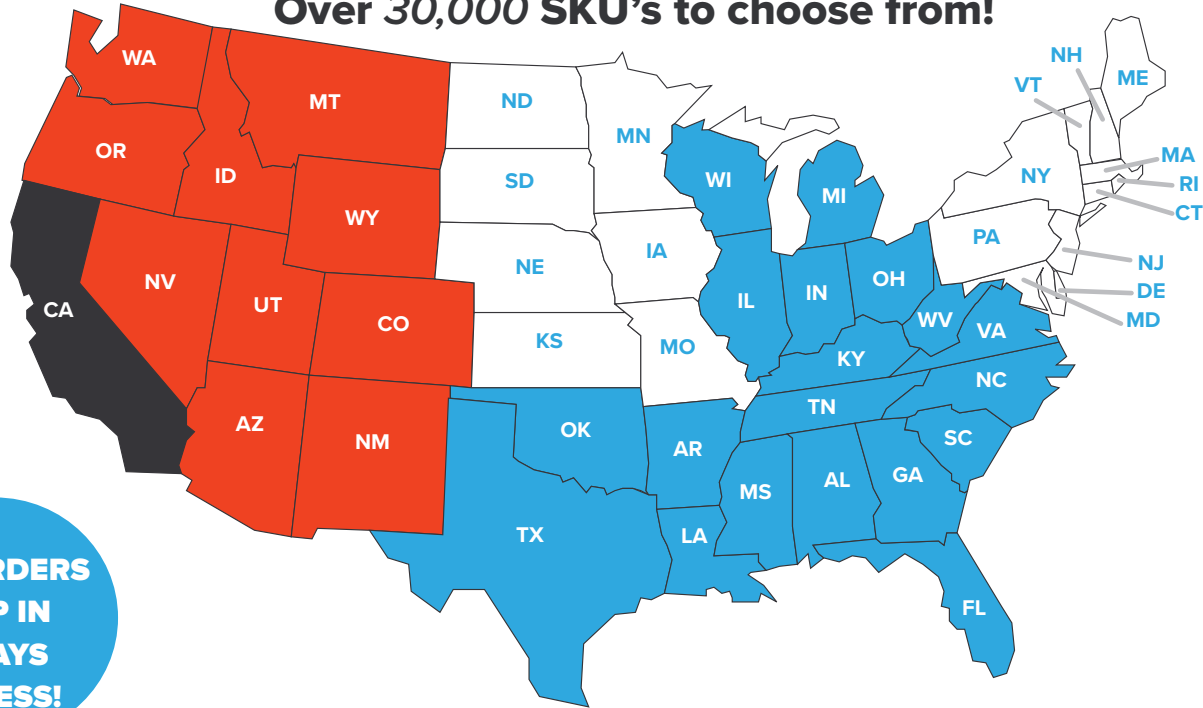

2019 DEALER DROP-SHIP PROGRAM UNITED STATES

**Not in Stock? Not a Problem.
Over 30,000 SKU's to choose from!**

**ALL ORDERS
SHIP IN
5 DAYS
OR LESS!**

UPS PROGRAM	MOTOR FREIGHT PROGRAM
To Commercial Dealer Addresses ONLY	To Commercial Dealer Addresses ONLY
ALL BOAT COVERS	FULLY-ASSEMBLED
FLAT RATE GROUND SHIPMENT	BIMINI TOPS
\$12.00 EACH	RECEIVE UP TO 5 UNITS
ALL KNOCK-DOWN BIMINI TOPS	SHIPPED FOR ONE LOW PRICE
FLAT RATE GROUND SHIPMENT	<ul style="list-style-type: none"> ● BLUE STATES \$100.00 ○ WHITE STATES \$125.00 ● RED STATES \$140.00 ● GRAY STATES \$150.00
\$22.00 EACH	