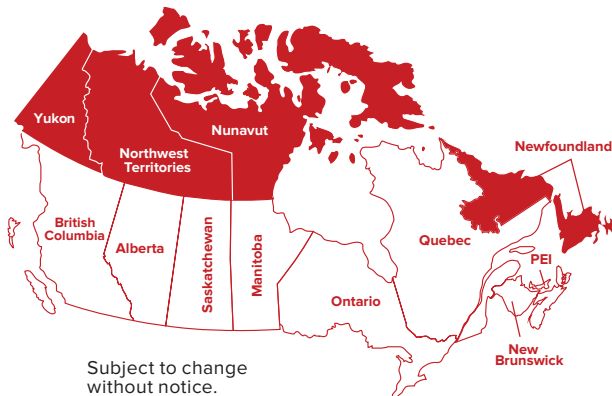

All Orders Ship in 5 Days or Less!*

Seasonal Delays May Occur

*[Exclusion] Custom-Fit PWC Covers Ship in 15 Days or Less

2021 Flat Rate Dealer Drop-Ship Program CANADA

2-3 DAY CARRIER EXPRESS SERVICE	
To Commercial Dealer Addresses ONLY	
ALL BOAT COVERS	
FLAT RATE \$65.00 (US) EACH	
ALL KNOCK-DOWN BIMINI TOPS	
FLAT RATE \$85.00 (US) EACH	