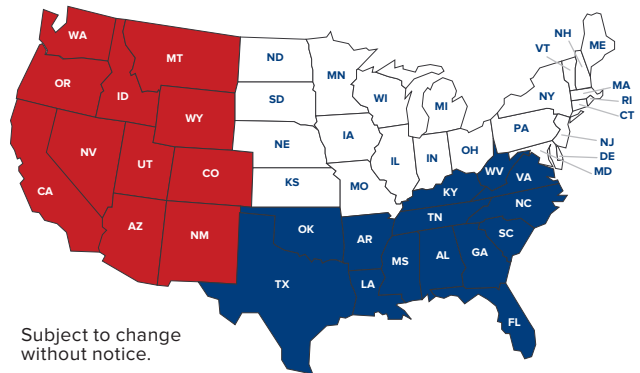

EASY REGISTRATION
Go to www.CarverCovers.com

1 Dealer Login

2 Username:
Password:
Register Dealer Account

3 Complete Your Registration by Creating Your Unique Dealer Account

Username:
Password:
Register

Flat-Rate Dealer Drop-Ship Program Effective Jan 1, 2021

All Orders Ship in 5 Days or Less!*

Seasonal Delays May Occur

*[Exclusion] Custom-Fit PWC Covers Ship in 15 Days or Less

2021 Flat Rate Dealer Drop-Ship Program CANADA

2-3 DAY CARRIER EXPRESS SERVICE	
To Commercial Dealer Addresses ONLY	
ALL BOAT COVERS	
FLAT RATE \$65.00 (US) EACH	
ALL KNOCK-DOWN BIMINI TOPS	
FLAT RATE \$85.00 (US) EACH	

RED PROVINCES - Extended/Remote delivery charges may apply. Please call for quotes.

2021 Flat Rate Dealer Drop-Ship Program UNITED STATES

UPS PROGRAM	MOTOR FREIGHT PROGRAM
To Commercial Dealer Addresses ONLY	To Commercial Dealer Addresses ONLY
ALL BOAT COVERS	FULLY-ASSEMBLED BIMINI TOPS
FLAT RATE GROUND SHIPMENT \$16.00 EACH	RECEIVE UP TO 5 UNITS SHIPPED FOR ONE LOW PRICE
ALL KNOCK-DOWN BIMINI TOPS	BLUE STATES \$130.00
FLAT RATE GROUND SHIPMENT \$29.00 EACH	WHITE STATES \$155.00
	RED STATES \$180.00