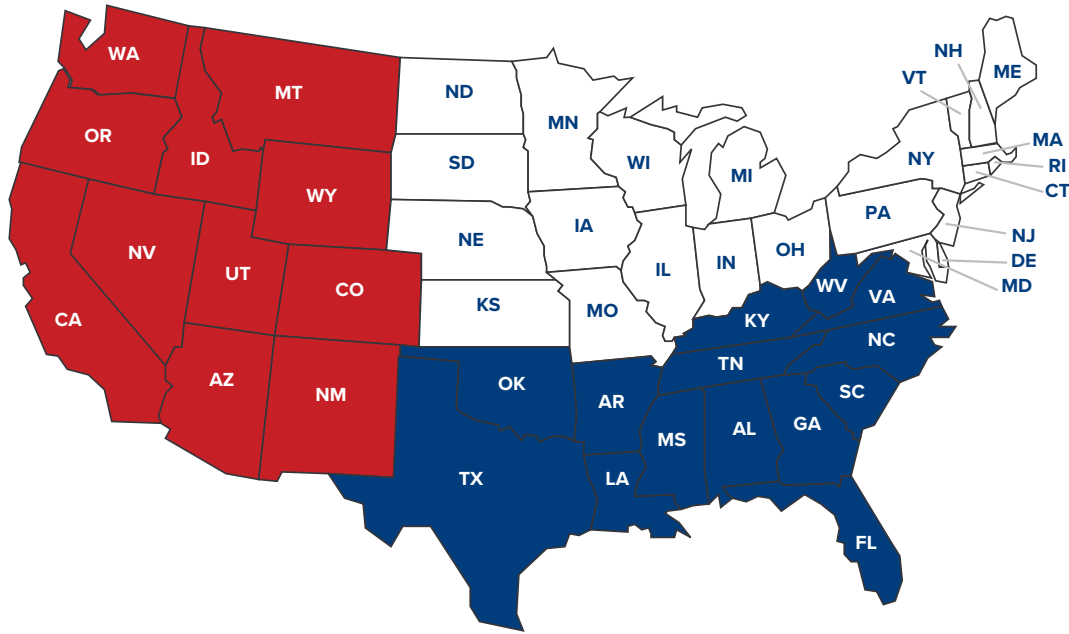

2022-2023 DEALER DROP-SHIP PROGRAM UNITED STATES

New Rates Effective: October 1, 2022

UPS PROGRAM	MOTOR FREIGHT PROGRAM
To Commercial Dealer Addresses ONLY	To Commercial Dealer Addresses ONLY
ALL BOAT COVERS	FULLY-ASSEMBLED Bimini TOPS
FLAT RATE GROUND SHIPMENT \$26.00 EACH	RECEIVE UP TO 5 UNITS SHIPPED FOR ONE LOW PRICE
ALL KNOCK-DOWN Bimini TOPS	BLUE STATES \$165.00
FLAT RATE GROUND SHIPMENT \$45.00 EACH	WHITE STATES \$210.00
Pricing subject to change with 30 day notice.	RED STATES \$240.00
	Pricing subject to change with 30 day notice.

*Not in Stock? Not a Problem. Over 40,000 SKU's to choose from!
For shipments to AK and HI - Please call for quotes.*

Contact Carver Customer Service for Current Lead Times
888-48-COVER / CarverCovers@covercraft.com