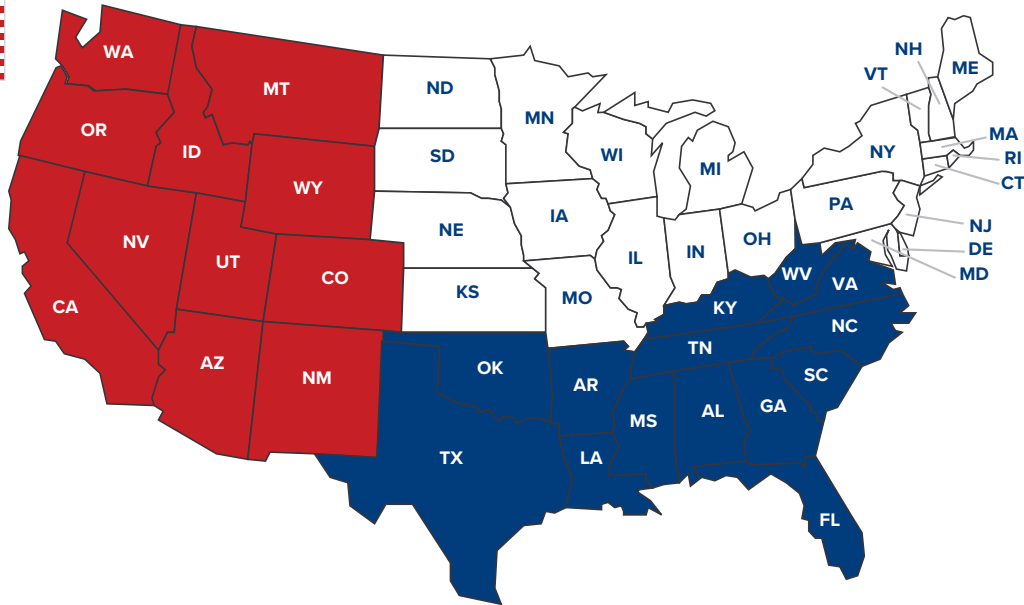

2026 DEALER DROP-SHIP PROGRAM UNITED STATES

FEDEX PROGRAM

To Commercial Dealer Addresses ONLY

ALL BOAT COVERS

FLAT RATE GROUND SHIPMENT
\$26.00 EACH

KNOCK-DOWN BIMINI TOPS

FLAT RATE GROUND SHIPMENT
\$45.00 EACH

NEW 1.25" SQUARE TUBE KNOCK-DOWN BIMINI TOPS

FLAT RATE GROUND SHIPMENT
\$180.00 EACH

Pricing subject to change with 30 day notice.

MOTOR FREIGHT PROGRAM

To Commercial Dealer Addresses ONLY

FULLY-ASSEMBLED BIMINI TOPS

RECEIVE UP TO 5 UNITS SHIPPED
FOR ONE LOW PRICE

BLUE STATES \$165.00

WHITE STATES \$210.00

RED STATES \$240.00

Pricing subject to change with 30 day notice.

Not in Stock? Not a Problem. Over 40,000 SKU's to choose from!